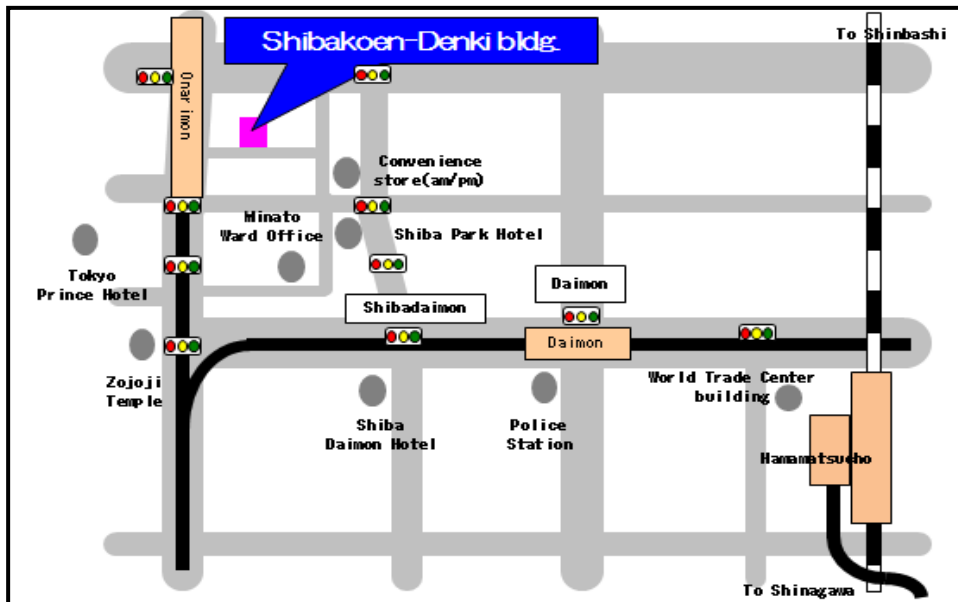

## The Tokyo Design Center Expands the Office Space

UOZU (June 23, 2014)—Shikino High-Tech Co., Ltd. (“Shikino”) today announced that the Tokyo Design Center (“TDC”) implemented the office space expansion for reinforcing the design functions on June 23, 2014. This plan expanded the office space by approximately 1.6 times over the old areas. In addition, Shikino strengthened its information security management throughout the TDC office including the customer room (i.e., dedicated design room). Please see the details below.

#### < Access from the nearest stations >

- 2-minute walk from Exit A2 or A3 of Onarimon Station (Mita Line), the Toei metropolitan subway
- 7-minute walk from Exit A6 of Daimon Station (Oedo Line), the Toei metropolitan subway
- 12-minute walk from the North Exit of JR Hamamatsucho Station.